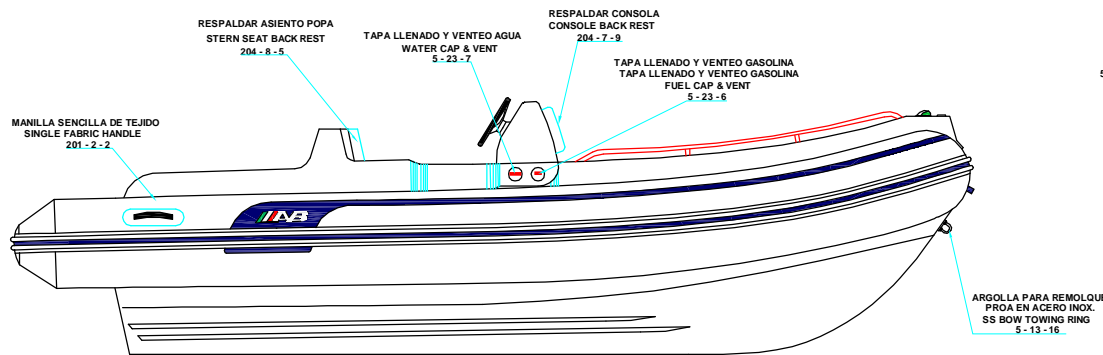

PLANT VIEW
VISTA SUPERIOR

AFT VIEW
VISTA FRONTAL

LONGITUDINAL PROFILE
VISTA LATERAL

FORE VIEW
VISTA FRONTAL

NOTA: FAVOR INDICAR COLOR DEL BOTE AL ORDENAR / NOTE: MUST INDICATE BOAT COLOR WHEN ORDERING