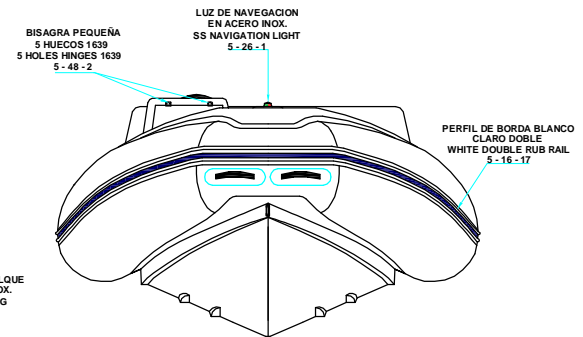

PLANT VIEW
VISTA SUPERIOR

AFT VIEW
VISTA FRONTAL

LONGITUDINAL PROFILE
VISTA LATERAL

FORE VIEW
VISTA FRONTAL

NOTA: FAVOR INDICAR COLOR DEL BOTE AL ORDENAR / NOTE: MUST INDICATE BOAT COLOR WHEN ORDERING