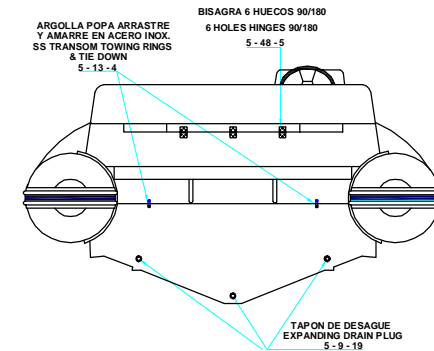

PLANT VIEW
VISTA SUPERIOR

AFT VIEW
VISTA FRONTAL

LONGITUDINAL PROFILE
VISTA LATERAL

FORE VIEW
VISTA FRONTAL

NOTA: FAVOR INDICAR COLOR DEL BOTE AL ORDENAR / NOTE: MUST INDICATE BOAT COLOR WHEN ORDERING